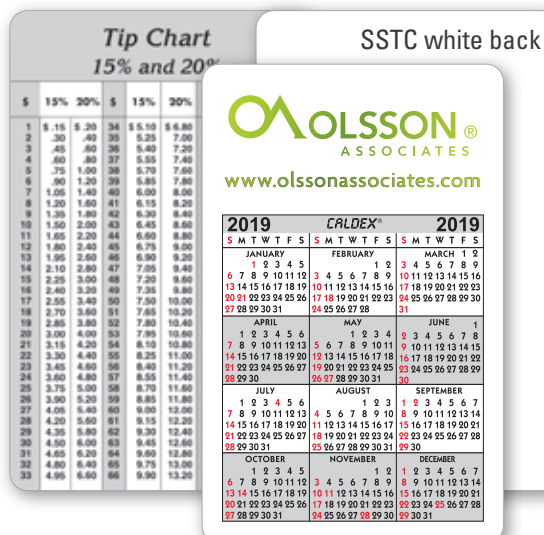

A Pocket-Sized Promotion that Lasts All Year

CALDEX® CALENDAR CARDS

BUSINESS BUILDERS FOR:

BANKS & CREDIT UNIONS • REAL ESTATE • FUNERAL HOMES • DOCTOR'S OFFICE • INSURANCE AGENCIES

VERTICAL

Back: Royal, White or Stars & Stripes plus foil imprint
Face: Vertical 12-month calendar on white plus foil imprint

HORIZONTAL

Back: White or Royal plus foil imprint
Face: Horizontal 12-month calendar on white

LARGE PRINT

Back: Vertical Jan-June calendar on white plus foil imprint
Face: Vertical Jul-Dec calendar on white plus foil imprint

TIP CHART

Back: Vertical 12-month calendar on white or full white plus foil imprint
Face: Vertical tip chart on gray

CARDS	1000	2000	3000	5000+
1-color 1 side	\$166.00	\$127.00	\$114.00	\$98.00
	\$86.00	\$86.00	\$86.00	\$86.00
1-color 2 sides	\$233.00	\$174.00	\$146.00	\$121.00
	\$107.00	\$107.00	\$107.00	\$107.00