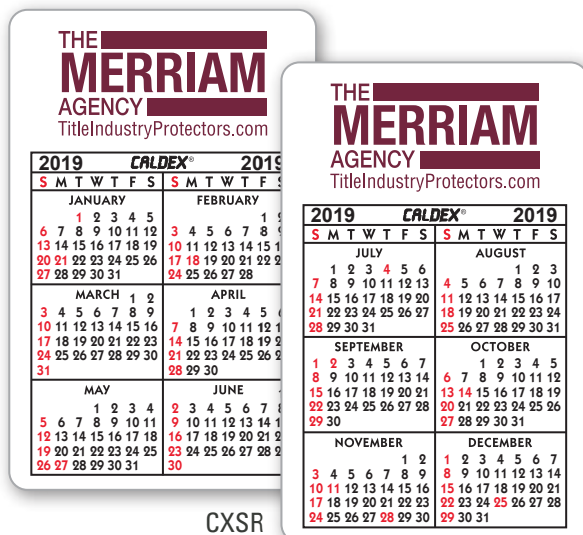

A Pocket-Sized Promotion that Lasts All Year

CALDEX® CALENDAR CARDS

BUSINESS BUILDERS FOR:

BANKS & CREDIT UNIONS • REAL ESTATE • FUNERAL HOMES • DOCTOR'S OFFICE • INSURANCE AGENCIES

VERTICAL

Back: Royal, White or Stars & Stripes plus foil imprint
Face: Vertical 12-month calendar on white plus foil imprint

HORIZONTAL

Back: White or Royal plus foil imprint
Face: Horizontal 12-month calendar on white

LARGE PRINT

Back: Vertical Jan-June calendar on white plus foil imprint
Face: Vertical Jul-Dec calendar on white plus foil imprint

TIP CHART

Back: Vertical 12-month calendar on white or full white plus foil imprint
Face: Vertical tip chart on gray

CARDS	1000	2000	3000	5000+
1-color 1 side	\$166.00	\$127.00	\$114.00	\$98.00
	\$86.00	\$86.00	\$86.00	\$86.00
1-color 2 sides	\$233.00	\$174.00	\$146.00	\$121.00
	\$107.00	\$107.00	\$107.00	\$107.00